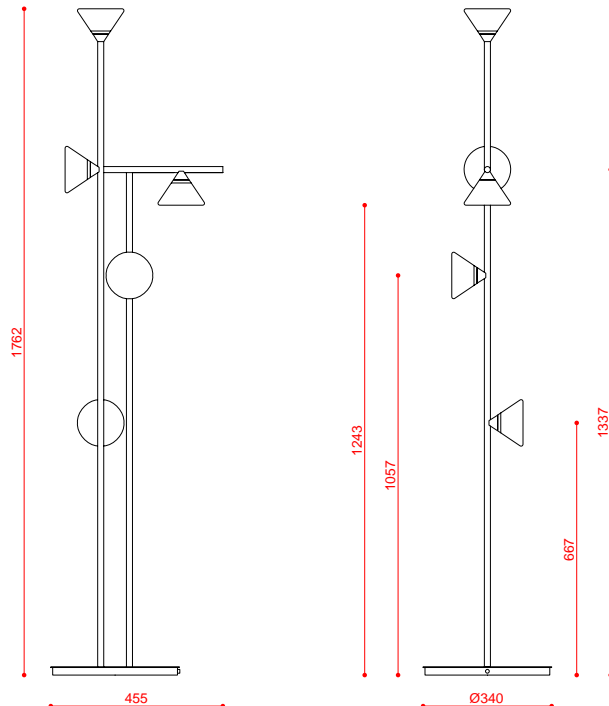

**Materials:** metal, aluminum, glass

**Mounting:** Floor: cable length 300 cm. Plug: type A, G, C(EU).  
Dimmer: 80 cm from the base on black cable. Light source: Integrated LED.  
Different glass combinations are available on request.

**Nt. Wt.:** 9 kg

**Class:** Degree of protection IP40, insulation class 2.

**Note:** 110/120V version available on request at additional price.

CE  IP40

code	voltage	nominal flux	dimmability	finishes	cable (cm)	dimensions (cm)	LED
565.65	220/240V	1750 lm	phase cut	C24 / C70 / C72	300	H 176 x L 46	5 x 2.7W 2700K

Hardware

Glass

	2	1	2
	2	1	2
	2	1	2

C24 Hot gold + (Smoke + White + Clear) glass

C70 Titanium + (Smoke + White + Clear) glass

C72 Opaque nickel + (Smoke + White + Clear) glass

measurements in mm