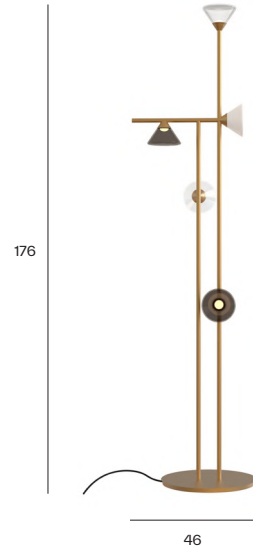

# LINFA

565.65 Floor

**Design:** Federico Peri

**Description:** Inspired and characterized by the natural world, the Linfa family of lamps designed by Federico Peri unfolds on arms so sinuous and elegant as to evoke the veins that run through the leaves, with bright points of light that shine like dew drops. In this family, made up of pendant, floor, table lamps and wall sconces, the refined branches are available in gold, titanium or matt nickel finishes, while the light sources, made of Murano glass, are available in smoky and transparent finishes or milky white.

**Materials:** metal, aluminum, glass

**Mounting:** Floor: cable length 300 cm. Plug: type A, G, C(EU).  
Dimmer: 80 cm from the base on black cable. Light source: Integrated LED.  
Different glass combinations are available on request.

**Nt. Wt.:** 9 kg

**Class:** Degree of protection IP40, insulation class 2.

**Note:** 110/120V version available on request at additional price.

CE  IP40

code	voltage	nominal flux	dimmability	finishes	cable (cm)	dimensions (cm)	LED
565.65	220/240V	1750 lm	phase cut	C24 / C70 / C72	300	H 176 x L 46	5 x 2.7W 2700K

Hardware

Glass

	2	1	2
	2	1	2
	2	1	2

C24 Hot gold + (Smoke + White + Clear) glass

C70 Titanium + (Smoke + White + Clear) glass

C72 Opaque nickel + (Smoke + White + Clear) glass

measurements in mm