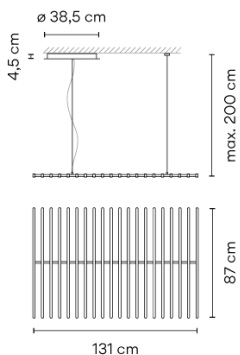

Rhythm horizontal

VIBIA

2121

Design von Arik Levy

RHYTHM ist eine revolutionäre Pendelleuchte, deren 20 Module aus horizontal ausgerichteten langen Stäben unendlich viele verschiedene Kombinationen erlauben. Das Design stammt von Arik Levy. Die Leuchte ist in zwei Farben erhältlich: in gebrochenem Weiß oder Dunkelbraun matt lackiert.

Modellblatt

Optional: Zusätzliche Kabellänge
Mindest. Menge, Aufpreis und zusätzliche
Lieferzeit gelten [DE]

Farbe

- 14 Dunkelbraun
  RAL 8019
- 58 Cremeweiss
  RAL D2-1109005

LED-Temperaturfarbe 2700 K / 3000 K / 3500 K

Dimmen DALI / 1-10V / CASAMBI

Installationstyp Surface Canopy

Materialien Stick: PA- Polyamide
Diffuser: PC- Polycarbonat
Baldachin: Stahl

Lichtquelle 20 x LED STRIP 30V 5,8W

LED CRI>90 13840 lm 119
2700 K / 3000 K / 3500 K

Driver Constant Voltage 100~240 V V
50~60 Hz HZ

Bemerkungen Elektronische Regulierung 1-10V
Erlaubt Ein- und Aufbauinstallation

Anwendung Pendelleuchten

Verpackung 2 Kartons
1.705 m x 0.95 m x 0.095 m
Bruttogewicht 17.9
Nettogewicht 14.02
Vol. 0.1689

Lichteffekt

Allgemeinbeleuchtung

Beleuchtungskörper für die allgemeine Beleuchtung, dessen lichtundurchlässiger Schirm das Licht mit höherer Intensität nach oben und/oder unten lenkt.

Photometrische Daten

Andere Anwendungen

Alle unsere Produkte haben eine fünfjährige Garantie. Lesen Sie unsere rechtlichen Bedingungen unter www.vibia.com/warranty

Vibia Lighting, S.L.U.

Office / Oficina
Progrés 4-6. 08850 Gavà. Barcelona, Spain.

International T +34 934 796 971
Spain / Portugal T +34 934 796 970

customer.service@vibia.com
vibia.com